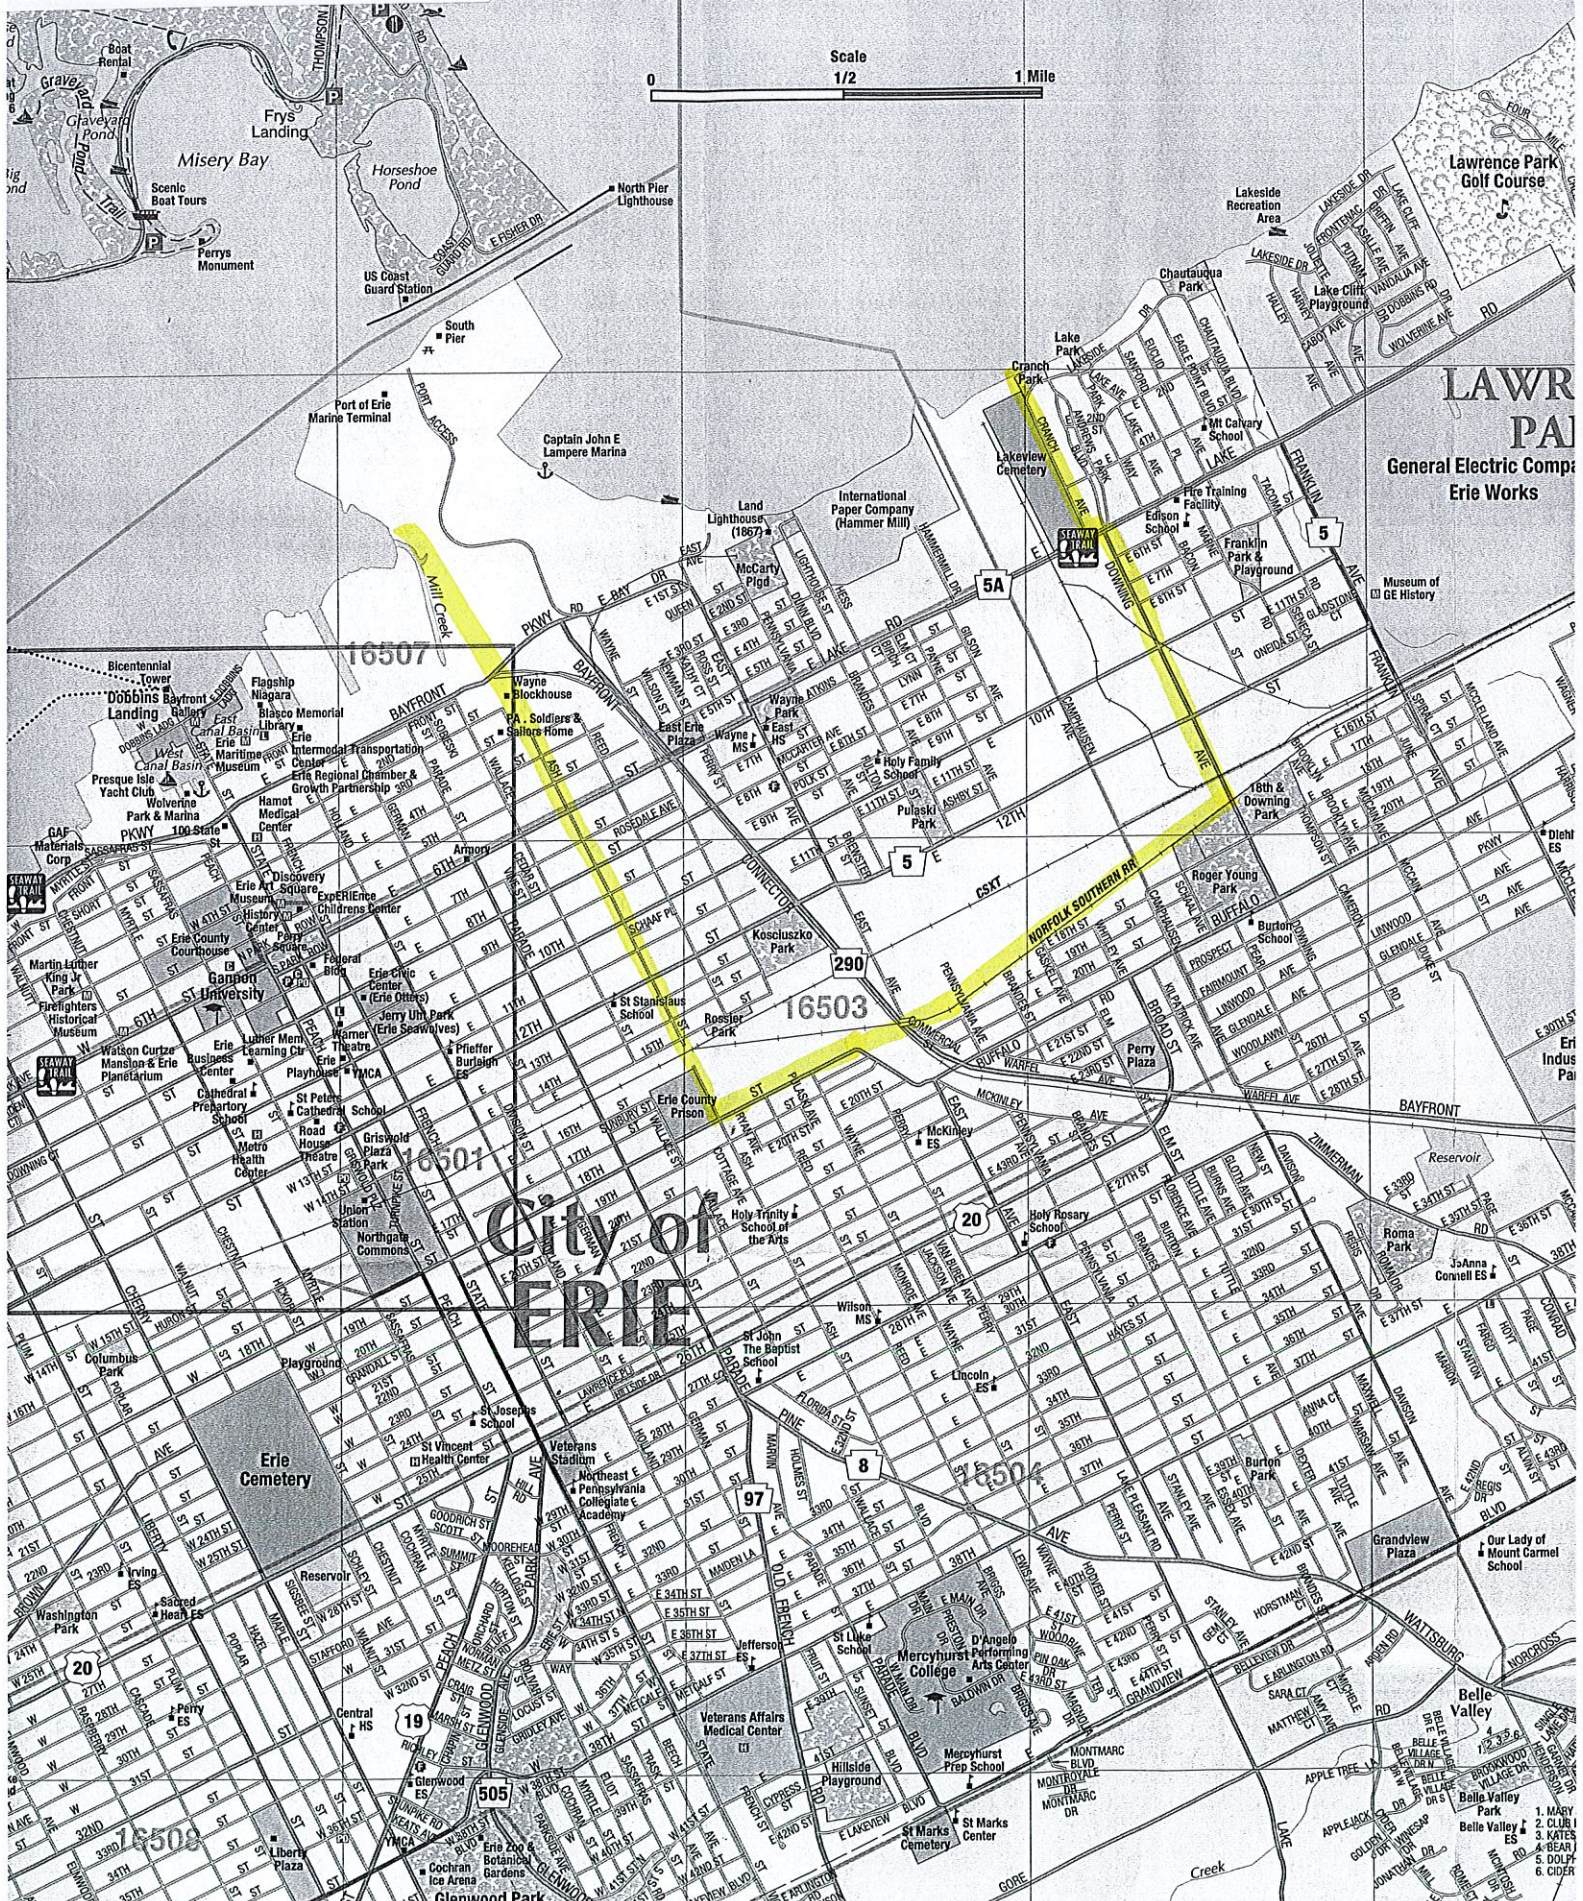

Our Mother of Sorrows
2-29-2024

Legend:
Food Concession
Picnic Area
Boat Landing
Parking
© Map Works, Inc. 2007

LAKE ERIE

City of ERIE

LAWRENCE PARK
General Electric Company
Erie Works

Observation Platform
Fry's Landing
Misery Bay
Horseshoe Pond
North Pier Lighthouse
US Coast Guard Station
South Pier
Port of Erie Marine Terminal
Captain John E. Lampere Marina

Wayne Blockhouse
PA. Soldiers & Sailors Home
East Erie Plaza
Wayne MS
Holy Family School
Pulaski Park

Dobbin's Landing
Presque Isle Yacht Club
Wolverine Park & Marina
Erie County Courthouse
Gannon University
Erie Civic Center
St. Joseph's School
St. Vincent Health Center

Erie Cemetery
Veterans Stadium
Northeast Pennsylvania Collegiate Academy
St. John The Baptist School
Wilson MS
Lincoln ES

St. Luke School
Mercyhurst Performing Arts Center
D'Angelo College
Hillsdale Playground
St. Marks Cemetery
St. Marks Center

International Paper Company (Hammer Mill)
Land Lighthouse (1867)
McCarthy Plaza
Erie County Prison
Kosciuszko Park
Rossier Park
Holy Trinity School of the Arts

Chautauqua Park
Lake Cliff Playground
Edison School
Franklin Park & Playground
18th & Downing Park
Roger Young Park
Burton School
Perry Plaza
Holy Rosary School